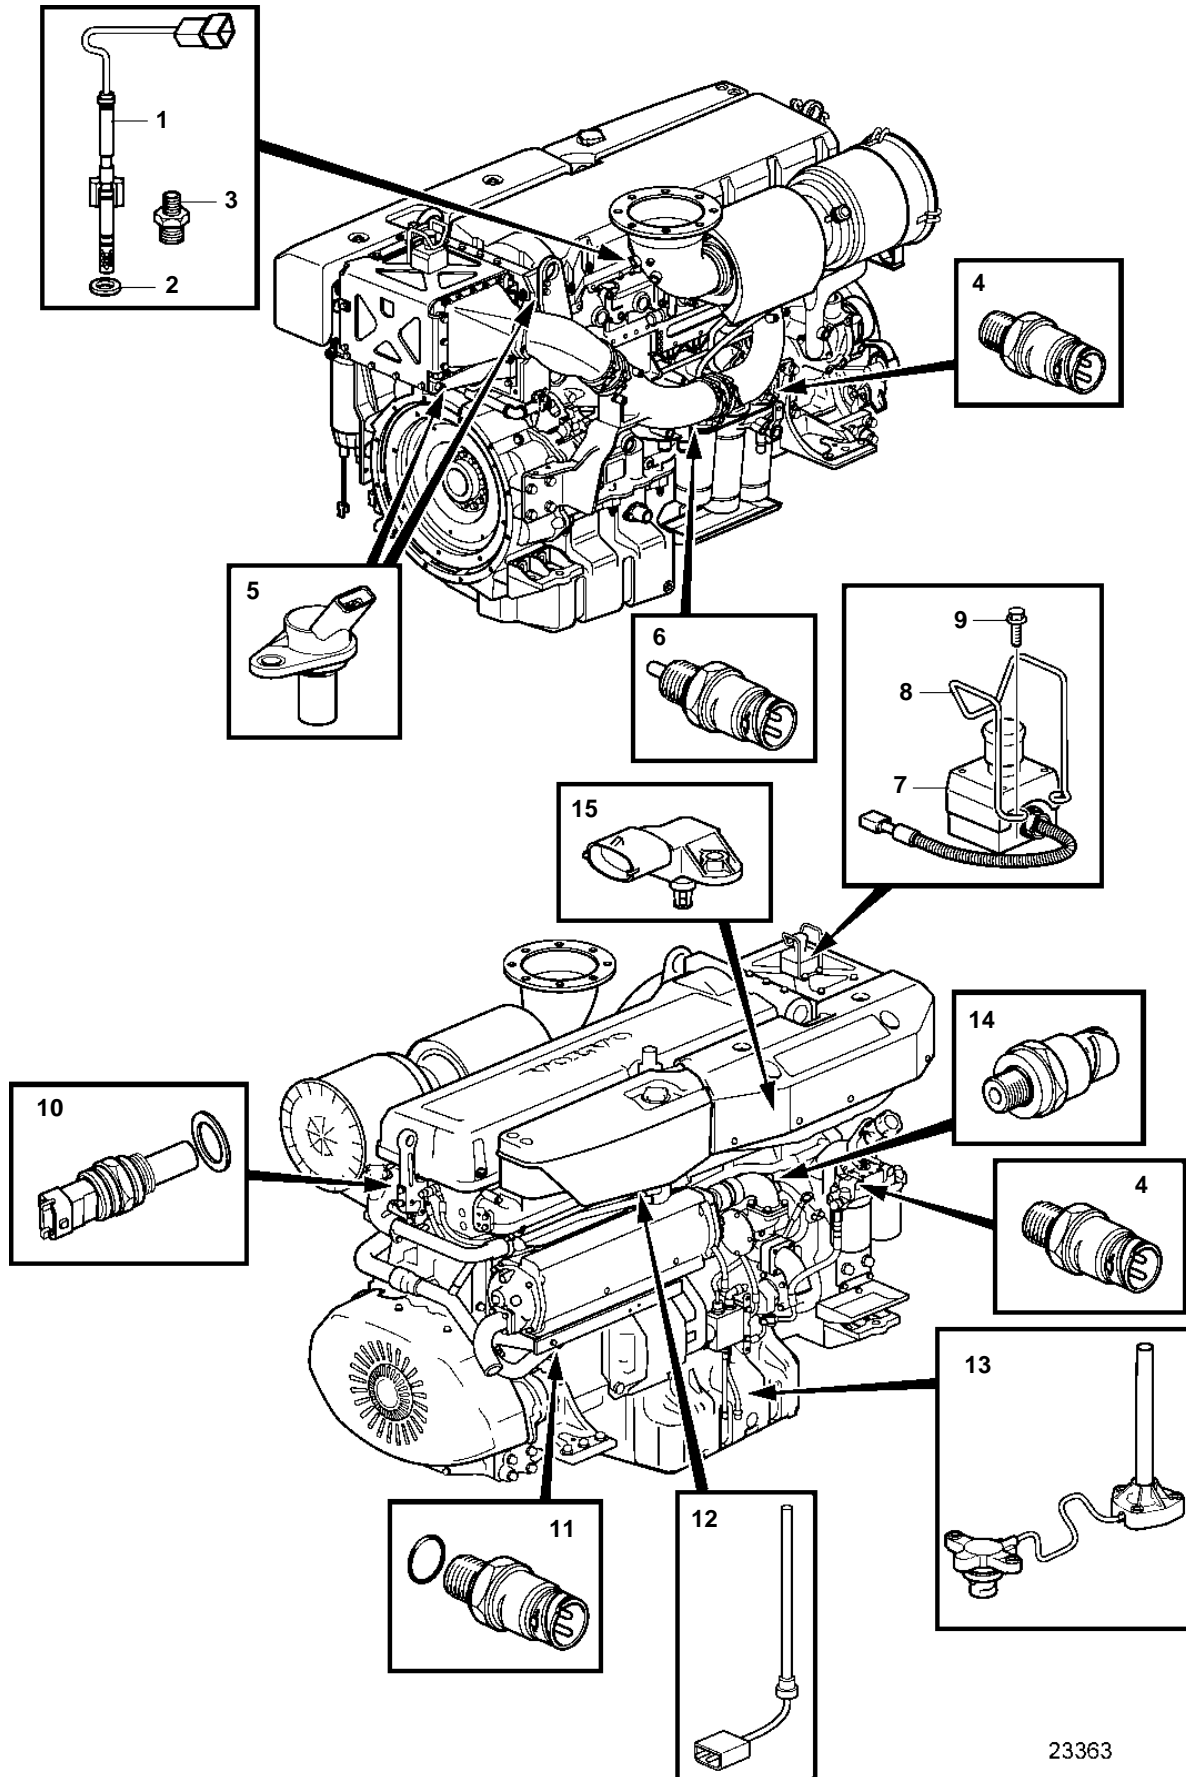

D16C-A MG

23363

D16C-A MG

REF	PART NO.	QTY	DESCRIPTION	NOTES
1	874330	1	Temperature sensor, exhaust temp	
2	947626	1	Gasket	
3	874318	1	Fitting	
4	20796740	1	Pressure sensor, oil pressure	Replaced by 20898038
	20886108	1	Pressure sensor, fuel/oil pressure	Replaced by 20898038
	20898038	1	Pressure sensor	
5	20513343	2	Sensor, Timing	
6	874673	1	Pressure switch, piston cooling	Replaced by 21202753.
	21202753	1	Pressure switch	
7	3588180	1	Stop button	
8	3838198	1	Protecting brace	
9	946440	2	Flange screw	
10	20513340	1	Sensor, fresh water	
11	20796744	1	Pressure sensor, crankhouse	
12	3588990	1	Level sensor, expansion tank	
13	24424110	1	Sensor, oil level	Replaced by 21042447
	21042447	1	Oil level sensor	
14	874329	1	Sensor, sea water pump	Replaced by 3808805.
	3808805	1	Pressure sensor	
15	20524936	1	Pressure sensor, charge pressure/temperature	